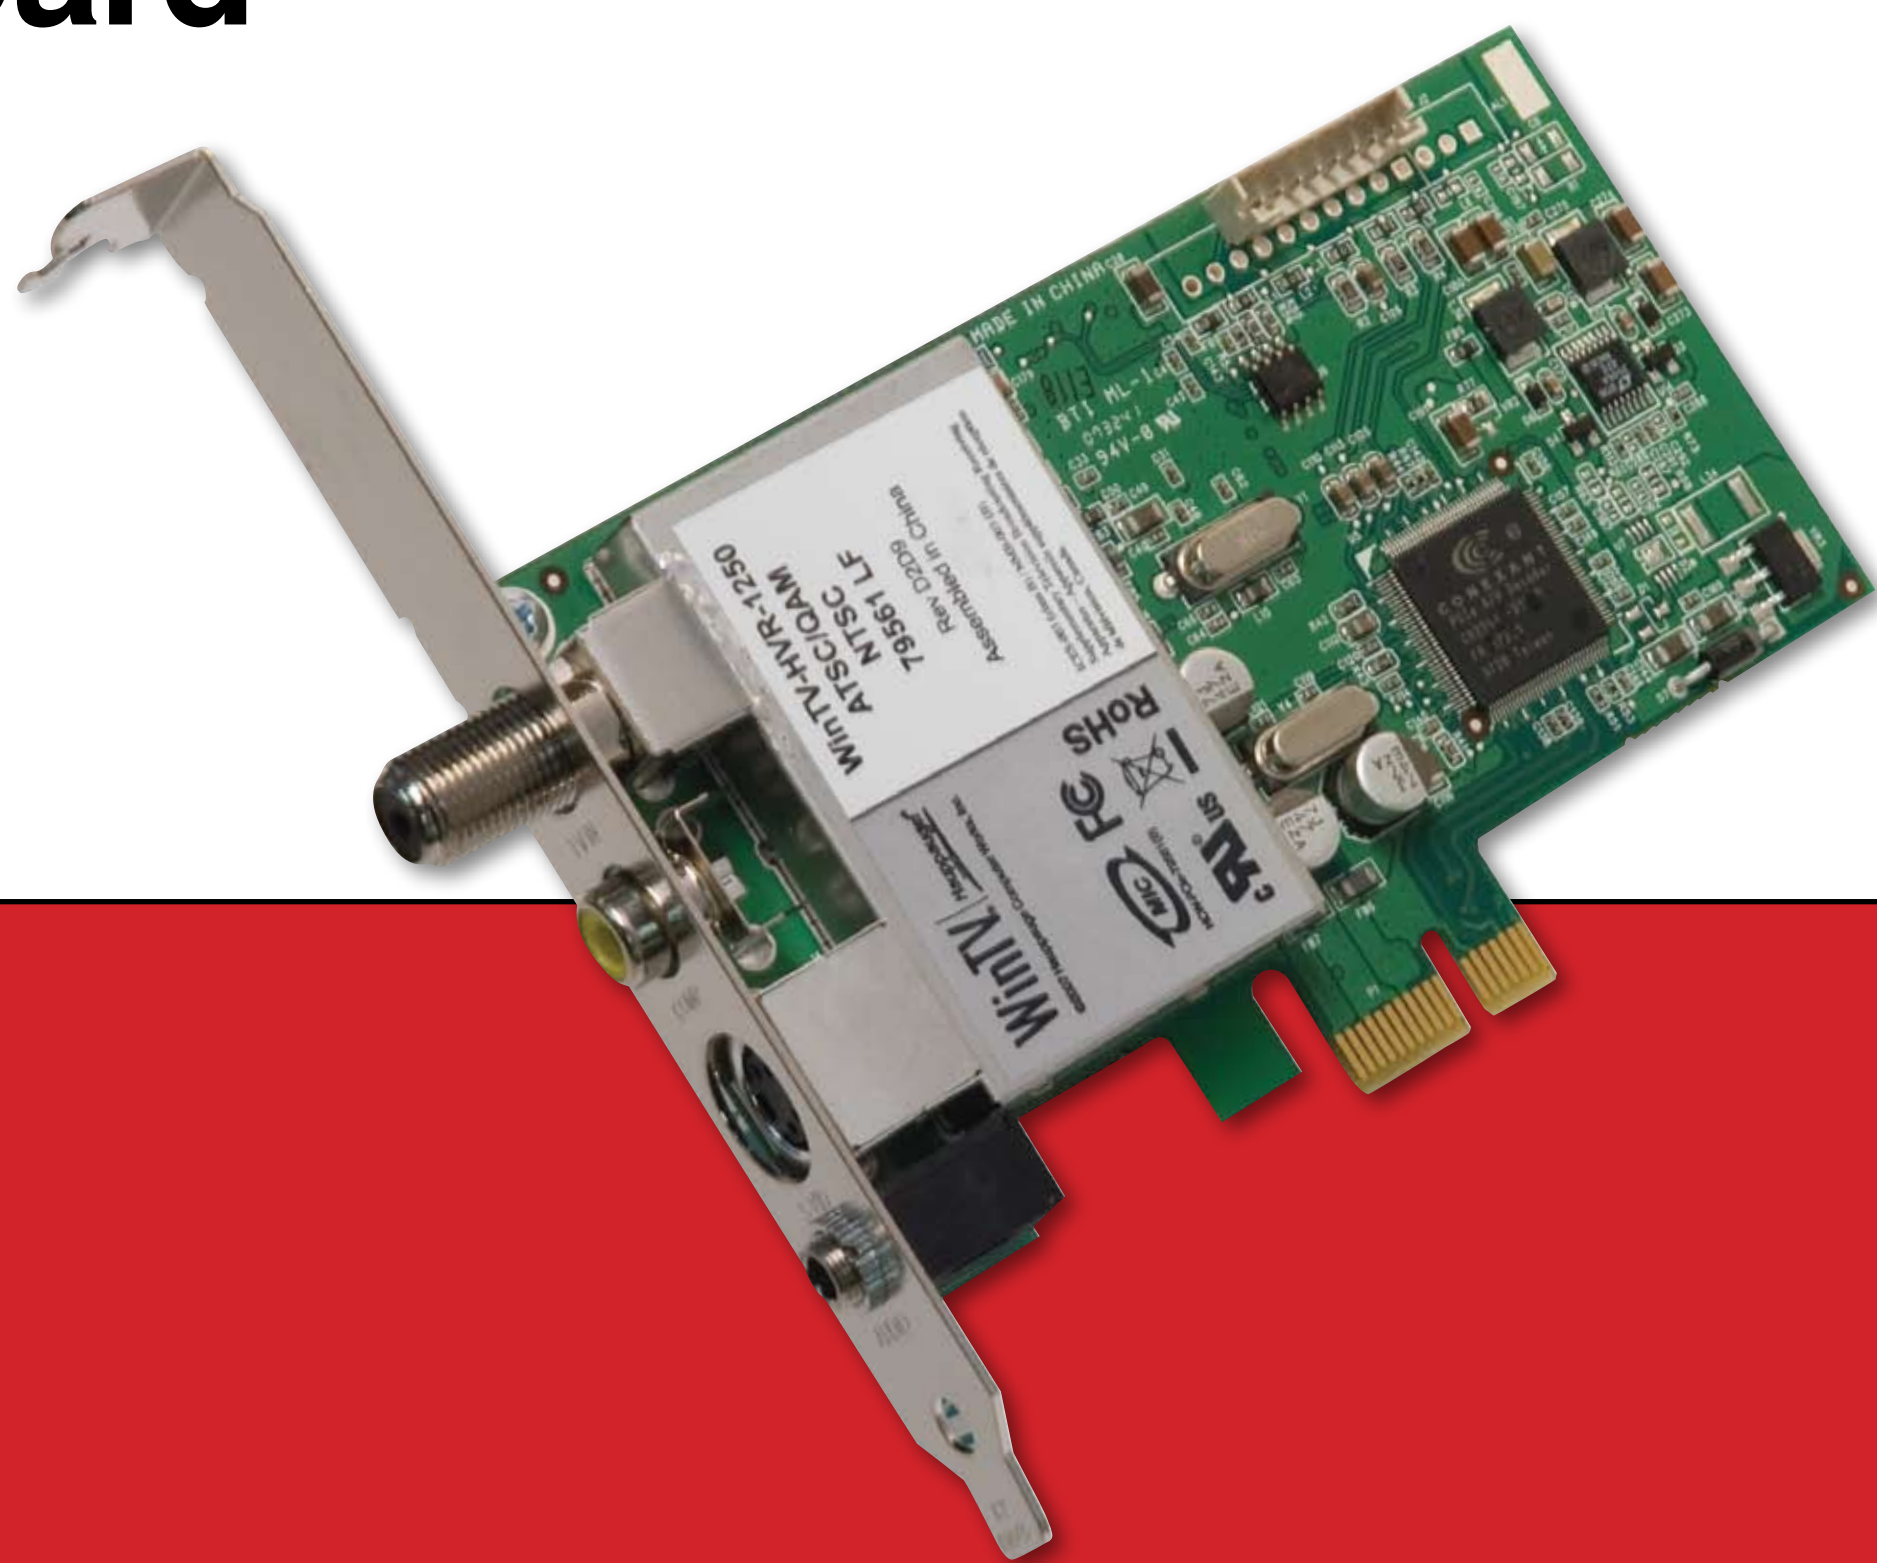

# Internal HDTV Card

## WinTV-HVR-1250

---

Single tuner NTSC/ATSC and clear QAM digital TV receiver for PCs.

---

Half height PCI Express board, for half height and full height PCs.

---

Includes Hauppauge's SoftPVR for Windows XP and Vista Media Center (Premium certified).

## WinTV-HVR-1800

Dual tuners: one for NTSC analog cable TV and one for ATSC/QAM digital TV. Listen to FM radio, too.

On-board high performance MPEG-2 encoder for analog cable TV recordings.

Includes IR Blaster to control the channels on a set top box.

Vista Premium certified.

Single slot PCI Express.