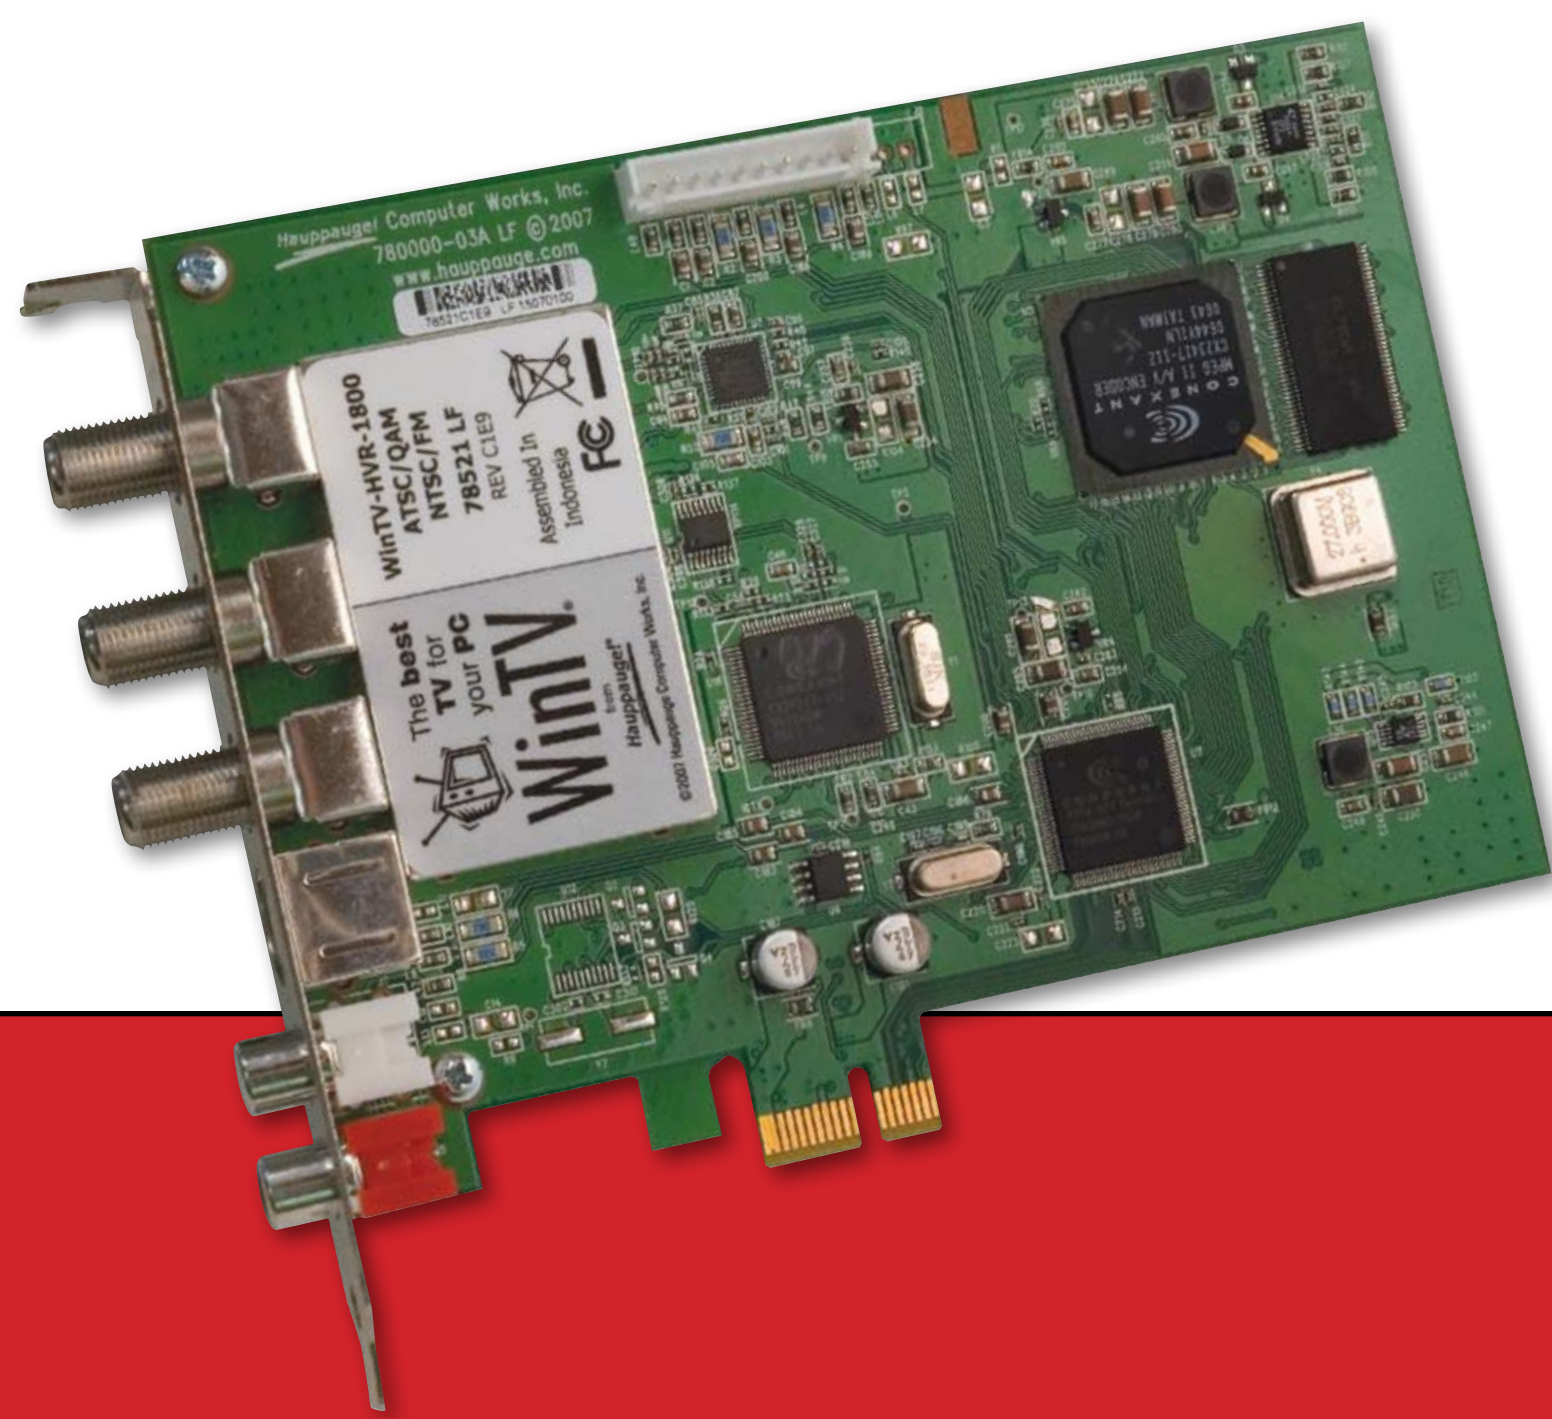

# Internal HDTV Card

## WinTV-HVR-1250

---

Single tuner NTSC/ATSC and clear QAM digital TV receiver for PCs.

---

Half height PCI Express board, for half height and full height PCs.

---

Includes Hauppauge's SoftPVR for Windows XP and Vista Media Center (Premium certified).

## WinTV-HVR-1800

Dual tuners: one for NTSC analog cable TV and one for ATSC/QAM digital TV. Listen to FM radio, too.

On-board high performance MPEG-2 encoder for analog cable TV recordings.

Includes IR Blaster to control the channels on a set top box.