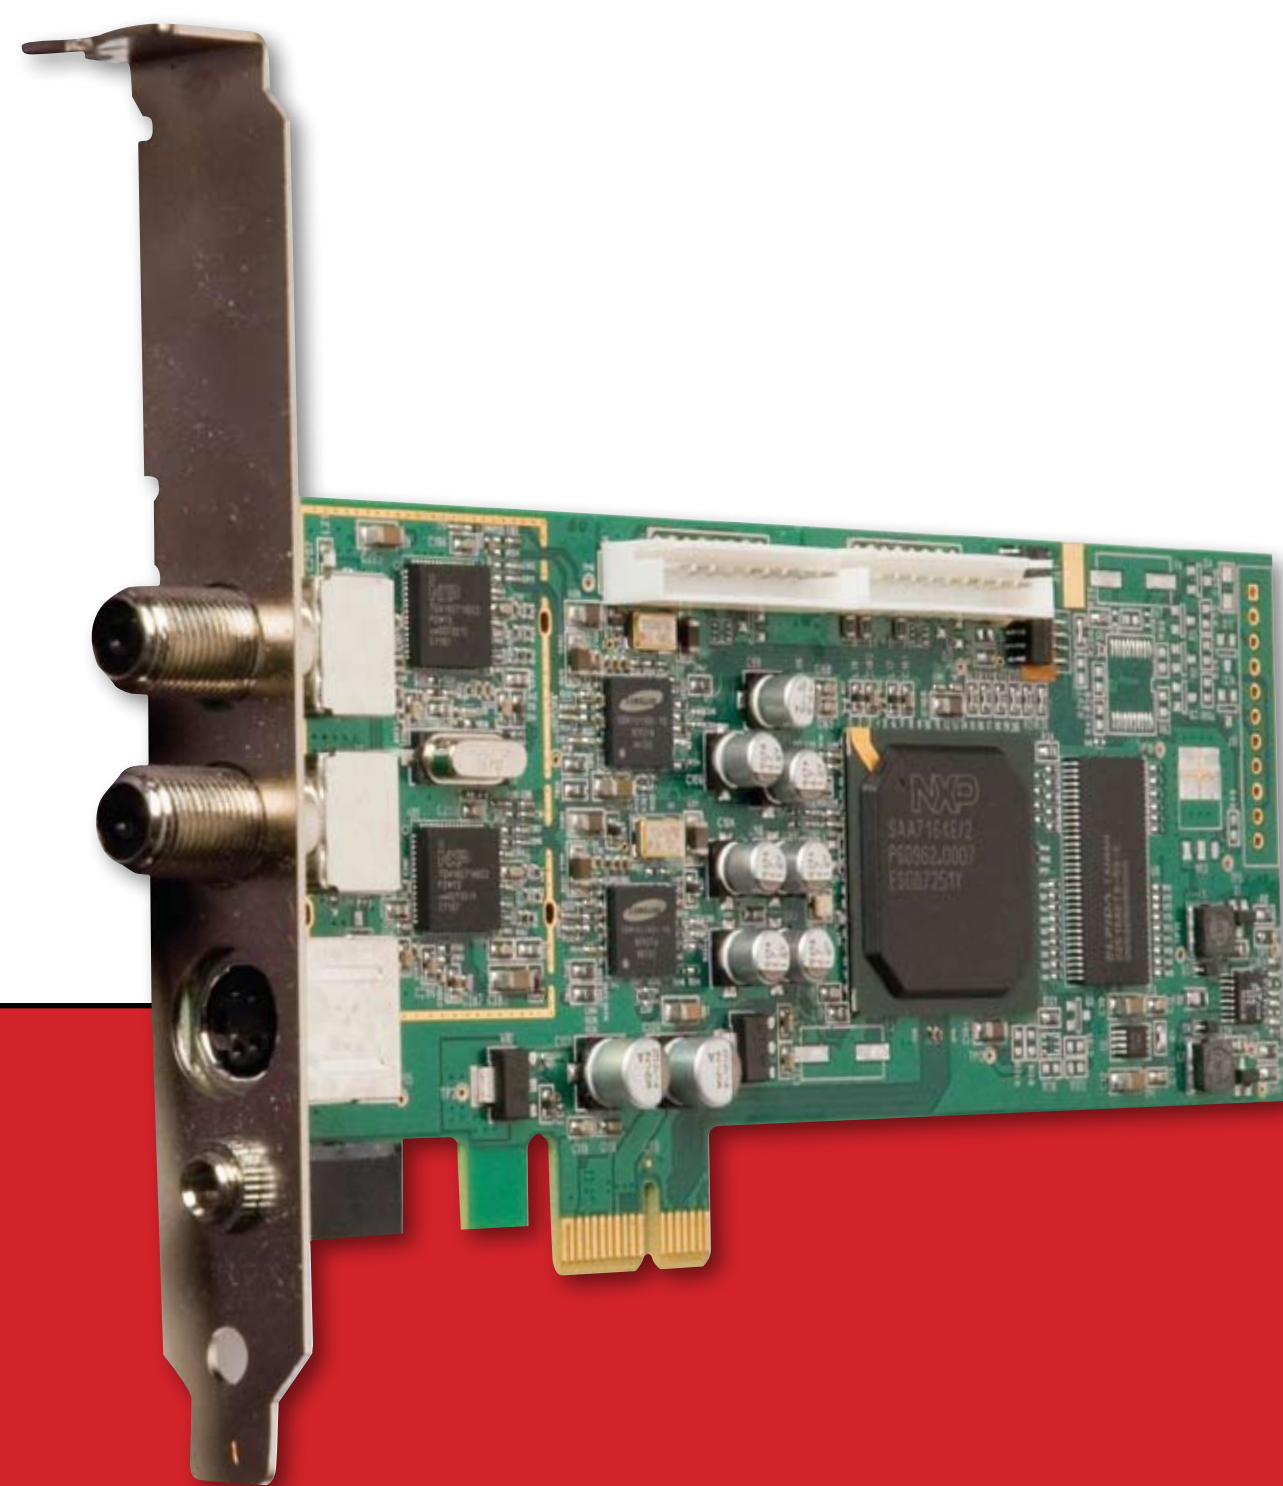

# Internal HDTV Card

## WinTV-HVR-1800

Dual tuners: one for NTSC analog cable TV and one for ATSC/QAM digital TV. Listen to FM radio, too.

On-board high performance MPEG-2 encoder for analog cable TV recordings.

Includes IR Blaster to control the channels on a set top box.

Vista Premium certified.

Single slot PCI Express.

## WinTV-HVR-2250

---

Dual tuners, each for NTSC/ATSC and clear QAM. Internal splitter for easier connections. FM radio, too.

---

Watch and record any two TV programs at the same time: NTSC, ATSC or QAM.

---