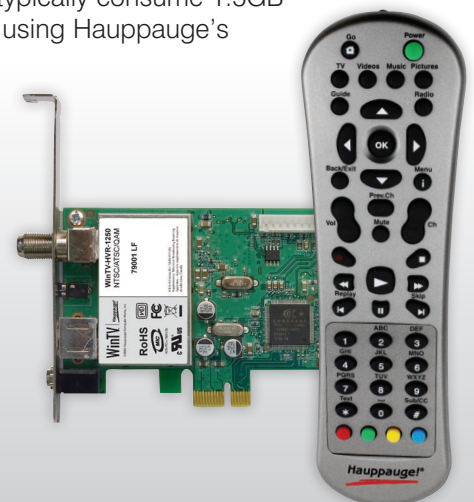

TV Standards:

NTSC is the analog cable TV standard.

ATSC is the over-the-air digital HDTV standard for North America and typically requires an antenna for reception.

Clear QAM digital cable allows users to watch unencrypted HDTV stations from their cable TV provider without a set-top box.

Analog TV recordings typically consume 1.5GB of disk space per hour using Hauppauge's SoftPVR for Windows XP and Media Center. High Definition TV recordings typically consume 5GB of disk space per hour.