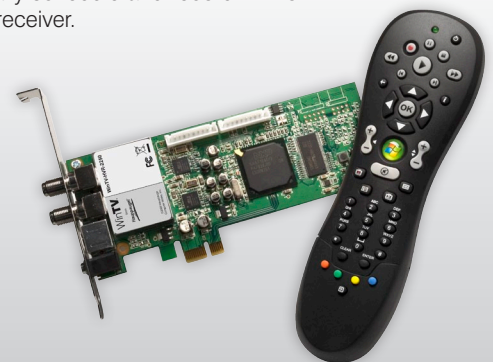

Hauppauge Computer Works, Inc.
91 Cabot Court, Hauppauge, NY 11788 USA
t: 631 434 1600 f: 631 434 3198
www.hauppauge.com