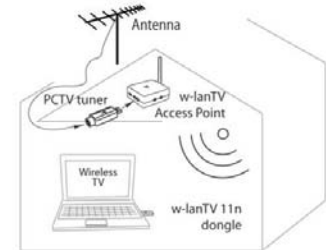

## DVB-T WiFi Streaming throughout Your Home

DVB-T Station

The included w-lanTV 50n USB dongle ensures highest transmission speed from the w-lanTV 50n Access Point. USB dongle and Access Point fully support the WPS (WiFi protected setup) standard for fast and easy installation.

As an alternative to an ad-hoc pure wireless connection, you can use the built-in Ethernet port of the w-lanTV 50n Access Point to connect directly to your home network switch or router.

The included all-new TVCenter 6 software makes it easy to watch, timeshift and record live TV. With its newly designed user interface it integrates smoothly into Windows® Vista and Windows 7. It enables watching TV and recordings in full-screen or in a freely scalable window while working with other software.

The set-up is as easy as 1-2-3:

1. You place the w-lanTV Access Point where you have best DVB-T reception, e.g. near a window or next to the roof-antenna cable
2. You connect the included rod antenna or your outdoor antenna to PCTV nanoStick Solo and plug it into the Access Point's tuner port
3. You connect the USB dongle to your laptop or desktop PC, run the software installation and – enjoy digital TV via wireless LAN

## Pack content

- PCTV nanoStick Solo USB 2.0 TV tuner stick for DVB-T (73e SE)
- w-lantv 50n Access Point
- w-lantv 50n USB dongle
- mini rod antenna
- USB extension cable
- Power supply unit DC 230/50HZ 12V /1.25A with BSI/VDE plug (UK / continental Europe)
- CD with TVCenter 6, EPG and video editing application, drivers and documentation
- Printed Quick Start Guide for w-lantv 50n and PCTV nanoStick Solo
- Printed Support and Service information