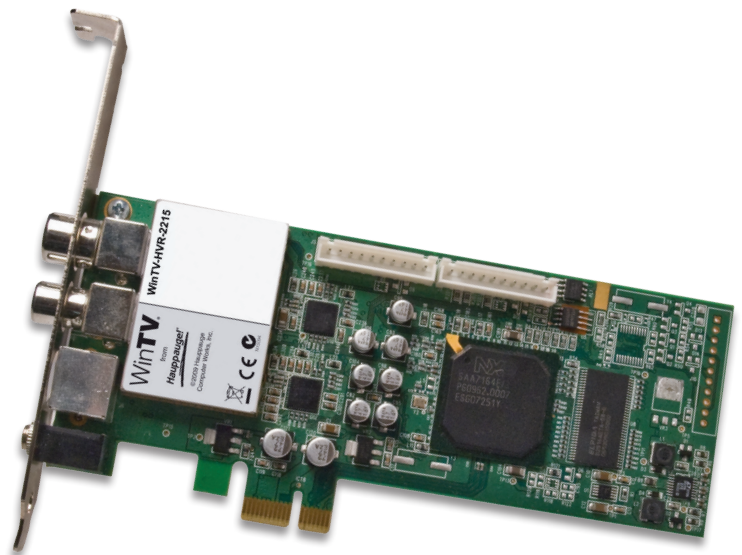

Dual Hybrid DVB-T, DVB-T2, DVB-C and Analogue TV tuner for Windows. Record up to two High Definition or Standard Definition digital TV or analogue TV channels with MPEG-2 hardware encoders at the same time!

Includes dual analogue TV tuners plus dual DVB-T/T2/C digital tuners

Dual on-board hardware MPEG-2 encoders

Record high quality component video (480 p/i or 576 p/i) from your set top box

WinTV-HVR-2215 has these great features

Record two analogue or free to air DVB-T/T2 or DVB-C digital cable TV programs at the same time: two analogue TV channels, two digital TV channels or one analogue and one digital TV channel.

The WinTV v7 HD application is included for full screen TV or TV-in-a-window on your PC.

Free EPG for digital terrestrial TV is included*.

Supports Windows 7 & 8 Media Center, plus component video (480 p/i or 576 p/i).

Record analogue TV from cable TV or up to two set top boxes. While recording analogue TV, the dual built in hardware MPEG-2 encoders let your PC run at full speed.

Includes the Hauppauge card size remote control (*Media Center compatible).

New feature! WinTV Extend (WinTV v7.2) for live TV on your iPhone or iPad over Wi-Fi or 3G

WinTV Extend allows you to watch live TV on your Wi-Fi or 3G connected iPhone or iPads. Watch TV from home while you travel! WinTV Extend also supports Internet or Wi-Fi connected PCs and Macs. WinTV Extend works great with all WinTV-HVR-2215 TV formats.