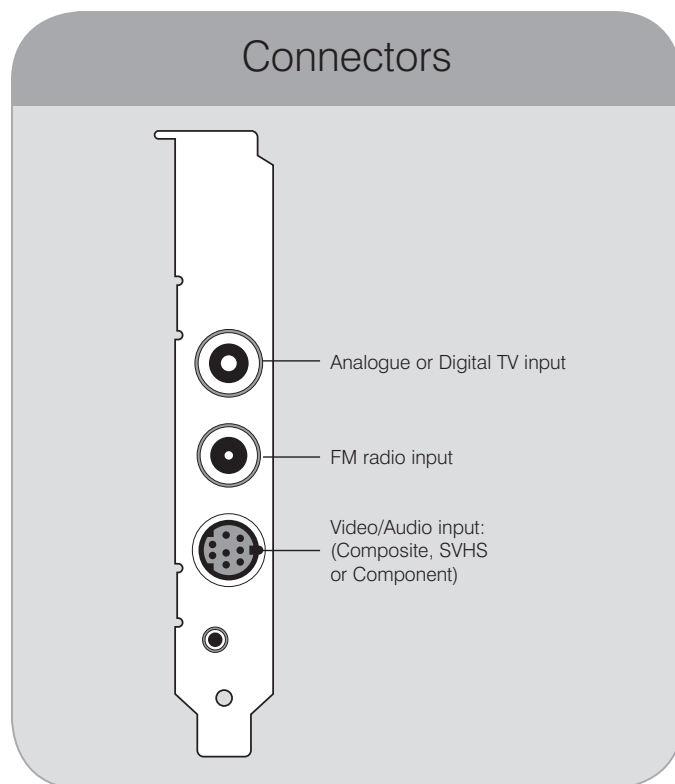

DVB-T or the new high definition DVBT2 and DVB-C digital cable TV brings you sharper pictures and better sound

DVB-T/T2 free over-the-air digital TV enriches your PC's multimedia experience sharper TV with near CD quality sound. The Hauppauge DVB-T/T2 digital TV tuner adds great features to your TV viewing: high definition TV reception, automatic identification of channel names plus records high-definition digital TV programs to your PC's hard disk in an MPEG-4 format without any loss in quality.

Listen to analogue FM or DVB-T digital radio

The WinTV-HVR-2215 has both an FM radio receiver for over-the-air radio programmes, plus you can receive digital DVB-T* radio (if available in your region). Note: DVB-T Radio is not a DAB radio.

Component video input support

WinTV v7 has support for the WinTV-HVR-2215 component video input* (480 p/i or 576 p/i) via an 8 pin DIN to Component adapter (supplied). Attach your cable TV set-top box via the high quality component video cables (standard definition) and use WinTV v7's built-in scheduler to schedule and record both your set-top box and free to air programs. The included IR blaster will select TV channels on your set-top box automatically.

Note:

* The WinTV-HVR-2215 supports DVB-T radio. DVB-T radio is not DAB or DMB radio.

* EPG data is available on some DVB-T channels, and is not MHEG5

Hauppauge!

Hauppauge Digital Asia Pte Ltd | 1093 Lower Delta Road #04-05 | Tiong Bahru Industrial Estate | Singapore 169204
tel: +65 62769163 | fax: +65 62769167 | email: sales@hauppauge.com.sg | tech support: support@hauppauge.com.sg
www.hauppauge.com.sg | <http://www.facebook.com/HauppaugeDigital>